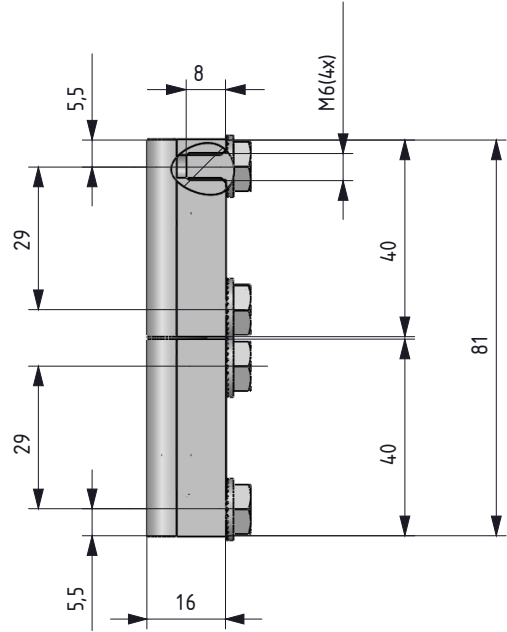

## SIDE HINGE

993

- Side-mounted hinge
- Brass 12 mm parts

**MATERIAL**  
Brass

**FINISH**  
Chrome plated

H
16
19
21

**Note:** Bolts are supplied

Hinge Rotation Angle

MATERIAL	M	FINISH	F
Brass	3	Chrome plated	1

Group Code	Material	Finish	Height
993	3	1	H