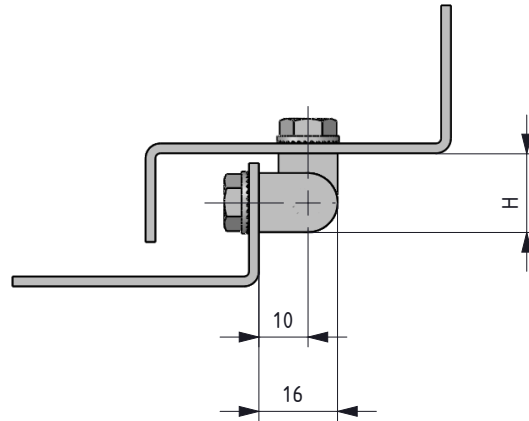

## SIDE HINGE

993

- Side-mounted hinge
- Brass 12 mm parts

**MATERIAL**  
Brass

**FINISH**  
Chrome plated

H
16
19
21

**Note:** Bolts are supplied

Hinge Rotation Angle

MATERIAL	M	FINISH	F
Brass	3	Chrome plated	1

Group Code	Material	Finish	Height
993	3	1	H