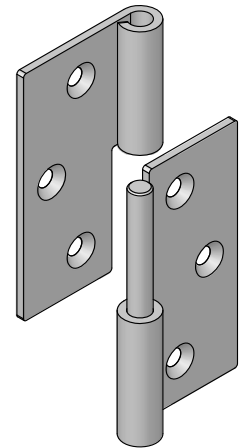

## LIFT-OFF HINGE

4299

- Stainless steel version: page 494
- Designed for plain/flush-mounted doors
- Suitable for left- and right-hand applications

**MATERIAL**

BODY: Steel  
PIN: Stainless Steel

**FINISH**

Zinc plated

Hinge Rotation Angle

MATERIAL	M	FINISH	F
Steel	6	Zinc plated	3

DOOR DIRECTION	
Right hand	001
Left hand	002

Group Code	Material	Finish	Door Direction
4299	6	3	