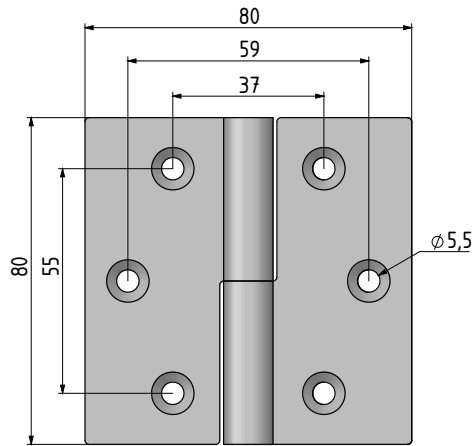

## LIFT-OFF HINGE

4299

- Stainless steel version: page 494
- Designed for plain/flush-mounted doors
- Suitable for left- and right-hand applications

**MATERIAL**

BODY: Steel  
PIN: Stainless Steel

**FINISH**

Zinc plated

Hinge Rotation Angle

MATERIAL	M	FINISH	F
Steel	6	Zinc plated	3

DOOR DIRECTION	
Right hand	001
Left hand	002

Group Code	Material	Finish	Door Direction
4299	6	3	