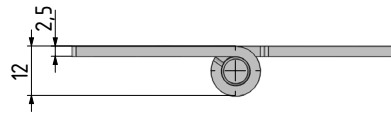

## LIFT-OFF HINGE

4299

- Stainless steel version: page 494
- Designed for plain/flush-mounted doors
- Suitable for left- and right-hand applications

**MATERIAL**

BODY: Steel  
PIN: Stainless Steel

**FINISH**