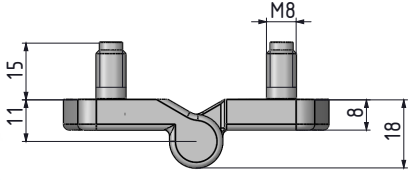

## LIFT-OFF HINGE

1699

- Concealed mounting-screws prevent external access to hinge
- Designed for plain/flush-mounted doors
- Suitable for left- and right-hand applications

**MATERIAL**  
 BODY: Zamak DIN-EN 1774-ZnAl4Cu1  
 PIN: Stainless Steel

MATERIAL	M	FINISH	F	DOOR DIRECTION	
Zamak	1	Chrome plated	1	Right hand	001
		Black coated	2	Left hand	002

Group Code	Material	Finish	Version	Door Direction
1699	1	F	1	