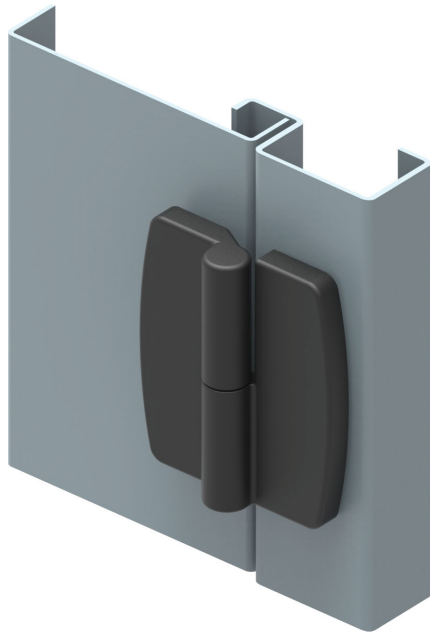

# FLAT HINGES

## LIFT-OFF HINGE

1699

- Concealed mounting-screws prevent external access to hinge
- Designed for plain/flush-mounted doors
- Suitable for left- and right-hand applications

**MATERIAL**  
 BODY: Zamak DIN-EN 1774-ZnAl4Cu1  
 PIN: Stainless Steel

MATERIAL	M	FINISH	F	DOOR DIRECTION	
Zamak	1	Chrome plated	1	Right hand	001
		Black coated	2	Left hand	002

Group Code	Material	Finish	Version	Door Direction
1699	1	F	1	