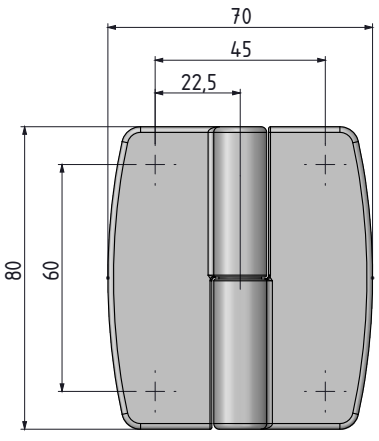

## LIFT-OFF HINGE

1699

- Concealed mounting-screws prevent external access to hinge
- Designed for plain/flush-mounted doors
- Suitable for left- and right-hand applications

**MATERIAL**  
 BODY: Zamak DIN-EN 1774-ZnAl4Cu1  
 PIN: Stainless Steel