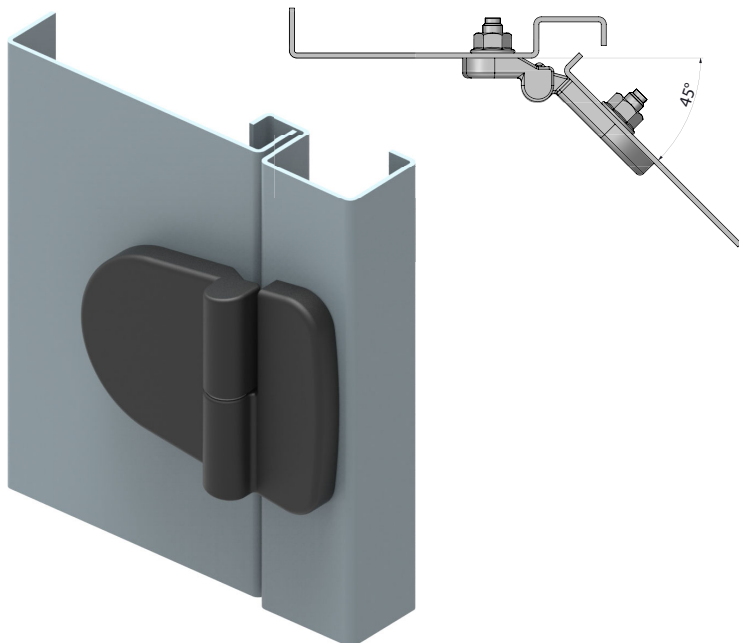

1499

LIFT-OFF HINGE

- Concealed mounting screws prevent external access to hinge
- Design for plain/flush-mounted doors
- Suitable for left- and right-hand applications

MATERIAL
 BODY: Zamak DIN-EN 1774-ZnAl4Cu1
 PIN: Stainless Steel

MATERIAL	M	FINISH	F	DOOR DIRECTION	
Zamak	1	Chrome plated	1	Right hand	001
		Black coated	2	Left hand	002

Group Code	Material	Finish	Door Direction
1499	1	F	