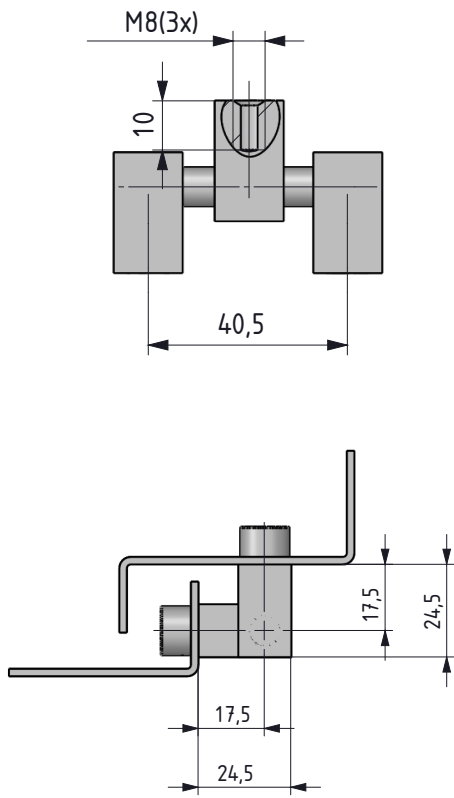

1093

SIDE HINGE

- Side-mounted hinge
- Pin Length can be modified
- For different length contact
Essentra Components

MATERIAL
BODY: Brass
PIN: Steel

FINISH
Chrome Plated

MATERIAL	M	FINISH	F
Brass	3	Chrome plated	1

Group Code	Material	Finish
1093	3	1

Hinge Rotation Angle
 180°