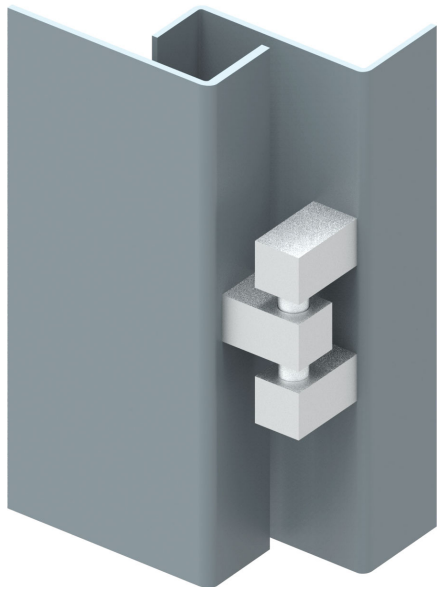

1093

SIDE HINGE

- Side-mounted hinge
- Pin Length can be modified
- For different length contact
Essentra Components

MATERIAL
BODY: Brass
PIN: Steel

FINISH
Chrome Plated

MATERIAL	M	FINISH	F
Brass	3	Chrome plated	1

Group Code	Material	Finish
1093	3	1

Hinge Rotation Angle
 180°