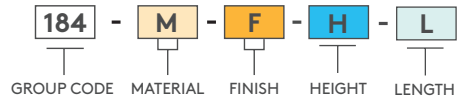

HANDLES

DRAWER HANDLE

184

- Stylish handle for wooden furniture and keyboard shelf in rack cabinets

MATERIAL
Polyamide DIN-EN ISO 1043-1
PA 6 GFR 30

PRODUCT CODE

MATERIAL	M	FINISH	F
Steel	6	Chrome	1
Aluminium	5	Matt anodized	7
Stainless Steel	4	No finish	0

COVER HANDLE

286

- Stylish
- Internal fixing with two screws

MATERIAL
Polyamide DIN-EN ISO 1043-1
PA 6 GFR 30