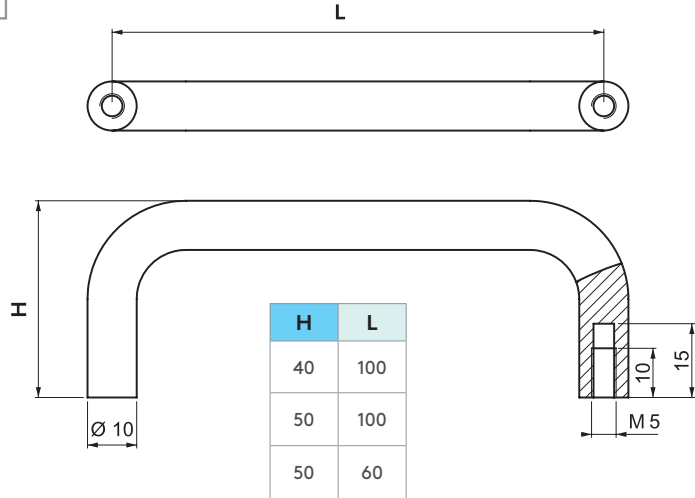

HANDLES

DRAWER HANDLE

184

- Stylish handle for wooden furniture and keyboard shelf in rack cabinets

MATERIAL
Polyamide DIN-EN ISO 1043-1
PA 6 GFR 30

PRODUCT CODE

MATERIAL	M	FINISH	F
Steel	6	Chrome	1
Aluminium	5	Matt anodized	7
Stainless Steel	4	No finish	0

COVER HANDLE

286

- Stylish
- Internal fixing with two screws

MATERIAL
Polyamide DIN-EN ISO 1043-1
PA 6 GFR 30