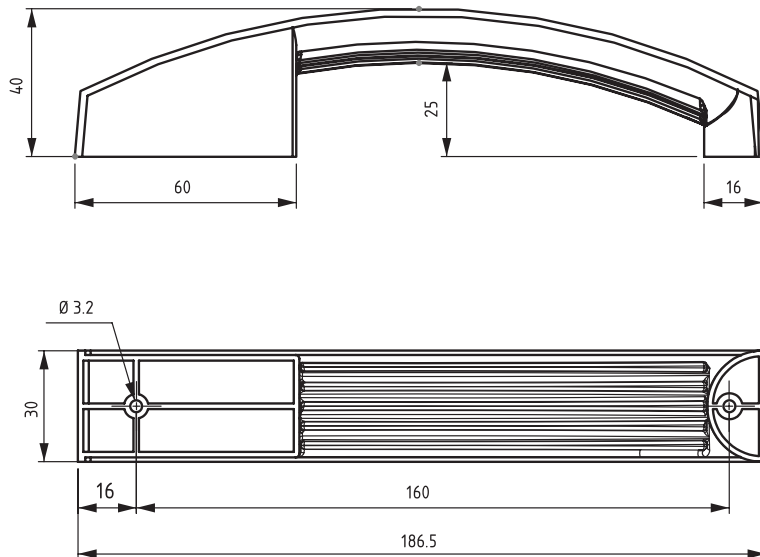

HANDLES

DRAWER HANDLE

184

- Stylish handle for wooden furniture and keyboard shelf in rack cabinets

MATERIAL
Polyamide DIN-EN ISO 1043-1
PA 6 GFR 30

PRODUCT CODE

MATERIAL	M	FINISH	F
Steel	6	Chrome	1
Aluminium	5	Matt anodized	7
Stainless Steel	4	No finish	0

COVER HANDLE

286

- Stylish
- Internal fixing with two screws

MATERIAL
Polyamide DIN-EN ISO 1043-1
PA 6 GFR 30